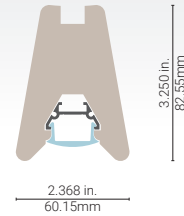

PIKE

0404 (LM40400)

Wood Series

Dimensional drawing

Go for the warmth of the natural essence of wood. Liven up your spaces with our ecological lighting fixtures made of recycled wood from Quebec. Choose the **PIKE** and use the ceiling canopy of our 7900 series to give it style.

Options

LED strip compatibility

Compatible with LED strips up to **14mm** wide.

Features

- Designed to give a uniform light without hot spots* with an optiflex lens and a strip or PCB of 120 LEDs per meter or more.
- Custom length by sections of 2 to 144 inches (3.6m).
- Application guide for 10mm (3/8-inch) LED strip or less.
- The insert is made of ALCOA aluminum alloy 6063 T-5 increasing heat dissipation.
- Available in natural or oiled finishes or with custom shades and types of wood.

- B3528-xxV-60 - 8mm - 4.8W (95 lm/ft)
- B3528-xxV-120 - 8mm - 9.6W (220 lm/ft)
- B3528-xxV - 120H - 5mm - 9.6W (220 lm/ft)
- B3528-24V - 180H - 5mm - 14.4W (288 lm/ft)
- B3528-xxV-240 - 14mm - 19.5W (410 lm/ft)
- B5050-xxV-60 - 10mm - 14.4W (407 lm/ft)
- B5050-xxV-72 - 10mm - 17.8W (488 lm/ft)